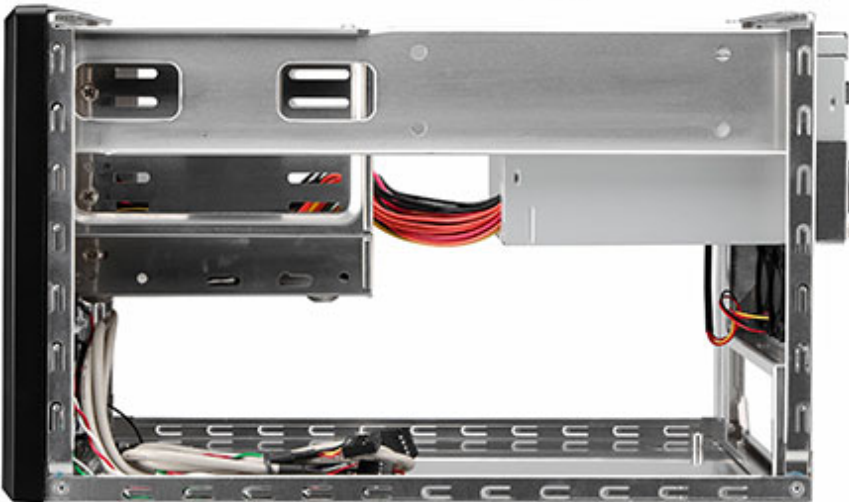

69.95 EUR
incl. 19% VAT, plus [shipping](#)

Model No	6009 (250W)
M/B Form Factor	Mini-ITX (6.7"x 6.7")
Dimensions (L x W x D)	200 x 225 x 330(mm)
Drive Bays	Internal 3.5*1 External 3.5*1 External 5.25*2
PSU Form Factor	Internal Power Supply: 250W (230V) with 2x 40mm fan
Indicators	Power LED, HDD LED
Front I/O	Power Button, Reset Button
Front I/O	USB2.0*2, Audio*1, Mic*1, 1x Firewire IEEE1394
Rear I/O	COM*3, 2x PCI