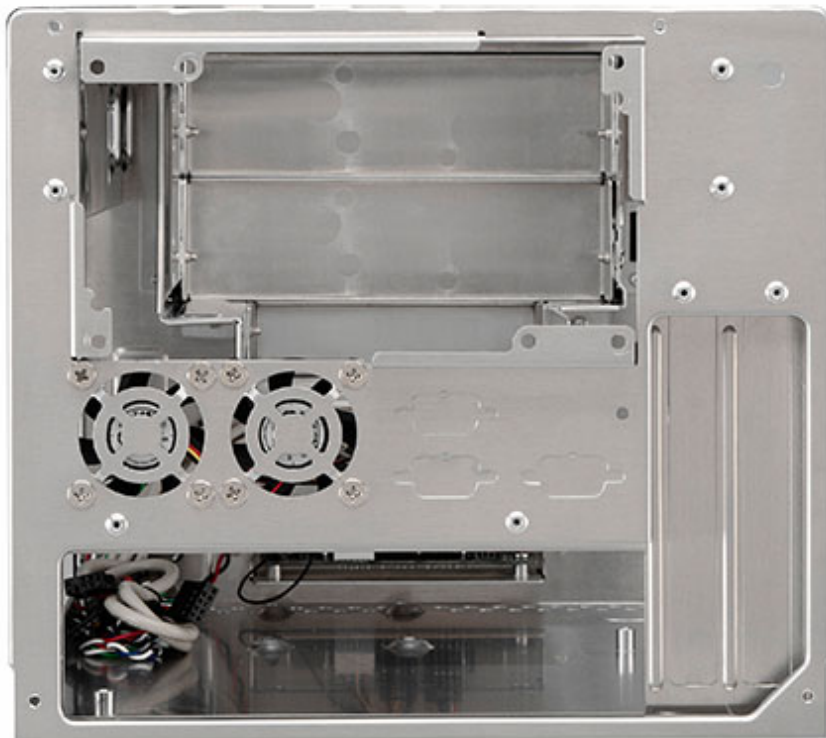

69.95 EUR
incl. 19% VAT, plus [shipping](#)

Model No	6009 (250W)
M/B Form Factor	Mini-ITX (6.7"x 6.7")
Dimensions (L x W x D)	200 x 225 x 330(mm)
Drive Bays	Internal 3.5*1 External 3.5*1 External 5.25*2
PSU Form Factor	Internal Power Supply: 250W (230V) with 2x 40mm fan
Indicators	Power LED, HDD LED
Front I/O	Power Button, Reset Button
Front I/O	USB2.0*2, Audio*1, Mic*1, 1x Firewire IEEE1394
Rear I/O	COM*3, 2x PCI